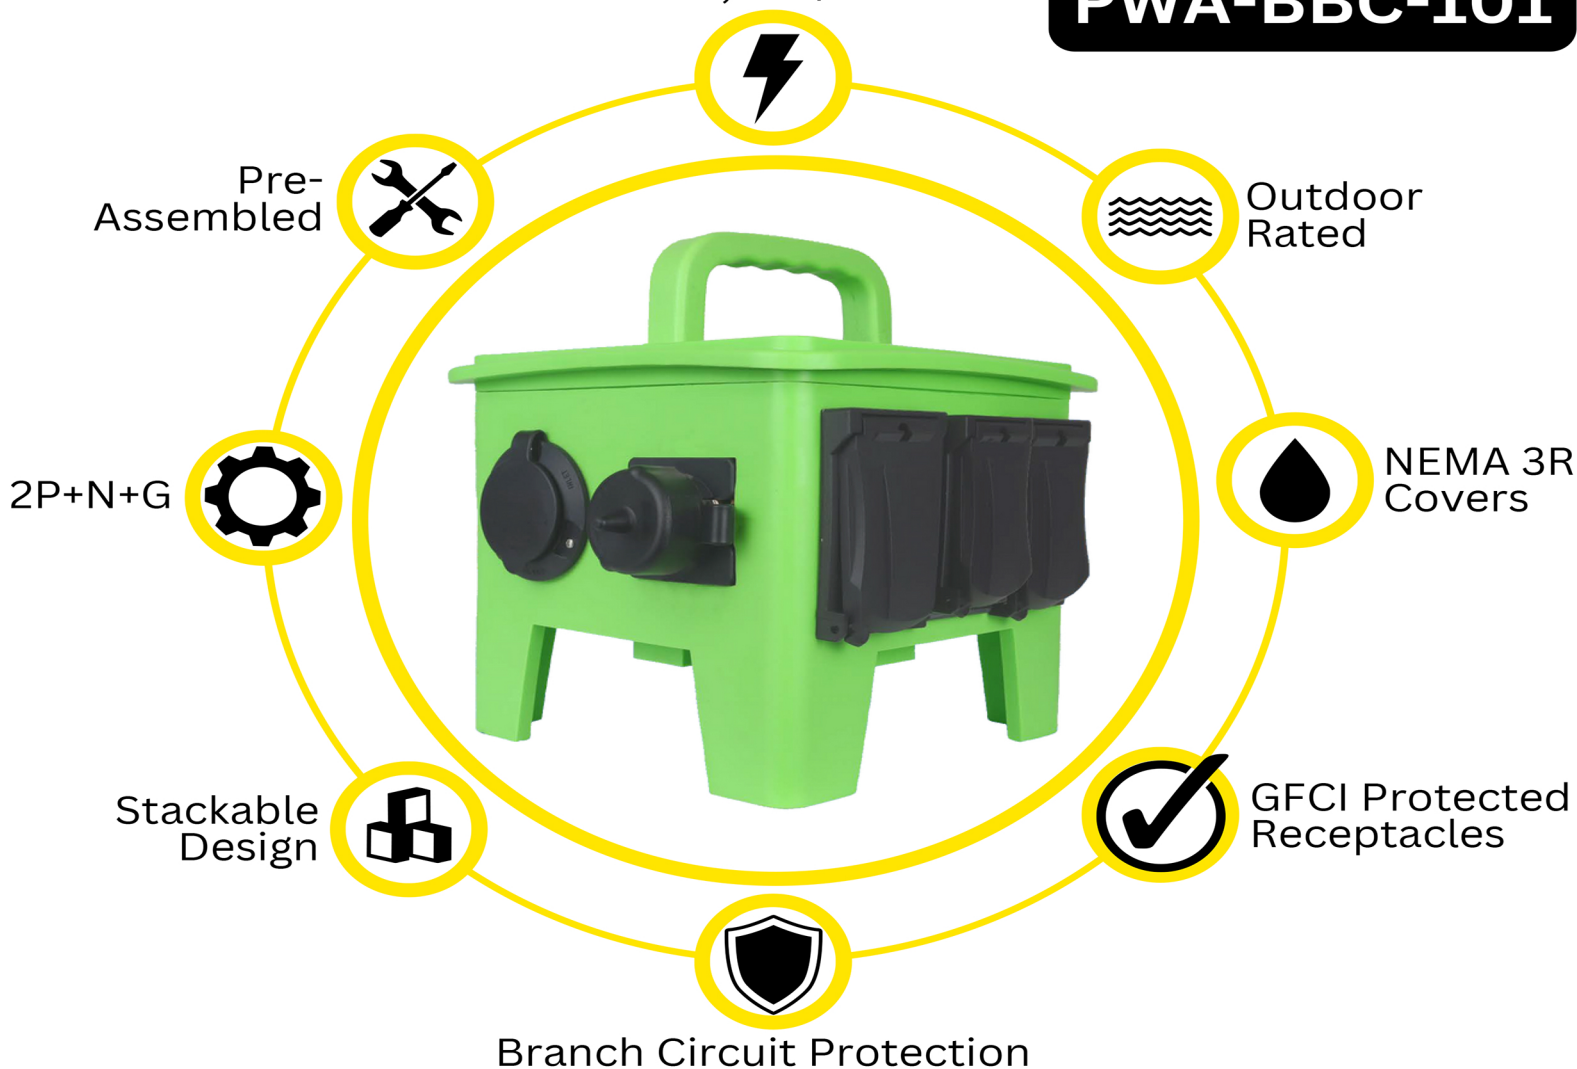

Beetle Box Green

IN STOCK: ORDER NOW!

50A, 125/250V

PWA-BBC-101

INPUT

50A Inlet CS6375

OUTPUT

(1) 50A CS6369, (6) 20A Duplex GFCI Receptacles

Power Assemblies' Beetle Box is a portable, stackable, power distribution center built for maximum functionality. The Beetle Box's rugged non-metallic construction and GFI circuit protection provide safety and durability in any environment. The Beetle Box is the perfect solution for anyone looking for a stronger, safer, and portable way to distribute power at their jobsite.

APPLICATIONS

Portable Power
 Construction Job Sites

BENEFITS

High-Visibility Color
 Branch Circuit Breakers
 Non-Metallic Enclosure
 NEMA 3R Outdoor Rated

BB - PART NUMBER SCHEMA

PART NUMBER	INPUT	VOLTAGE	OUTPUT
PWA-BBC-101	50A INLET CS6375	125/250V, 2P+N+G	(1) 50A CS6369, (6) 20A DUPLEX GFCI RECEPTACLES